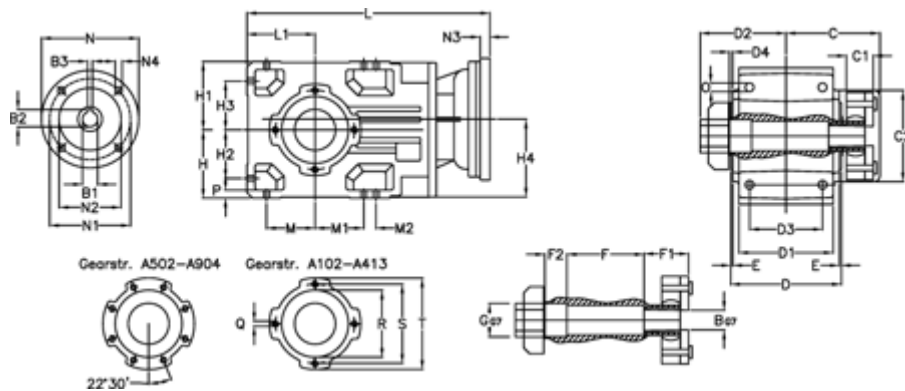

Article number: 296003515066220
 Description: Bevel helical gearbox
 A353QF30-150,6-P63B5

Measures

B = 30	D1 = 166	F2 = 53	L = 417.0	N3 = 4
B1 = 11	D2 = 80	G = 42	L1 = 100	N4 = M8x19
B2 = 12.8	D3 = 135	GA = 43	M = 73.0	O = 12.0
B3 = 4	d4 = 5.0	H = 100	M1 = 73.0	P = 11
C = 70.0	Description = A353 QF-xx P63 B5	H1 = 100	M2 = 11	Q = M10x17
C1 = 24	E = 3.5	H2 = 73.0	N = 140	R = 110
C2 = 90.0	F = 12.0	H3 = 73.0	N1 = 115	S = 130
D = 173	F1 = 48.0	H4 = 114.0	N2 = 95	T = 150